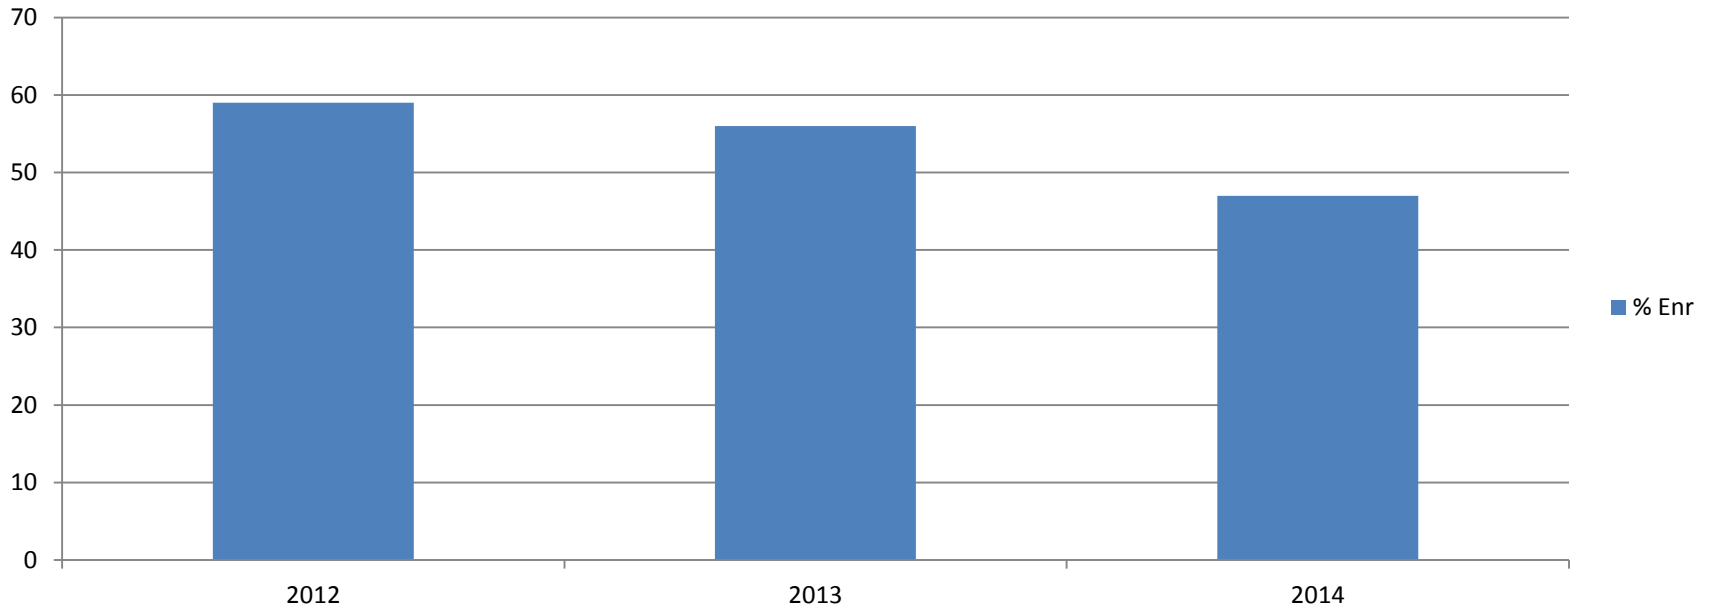

A Case Study of Community Engagement With Tangible Outcomes

Map of the fire zone

The announcement

Offers to enrolment

% Enr

Passing GPA

% Pass

Pass GPA 3.75