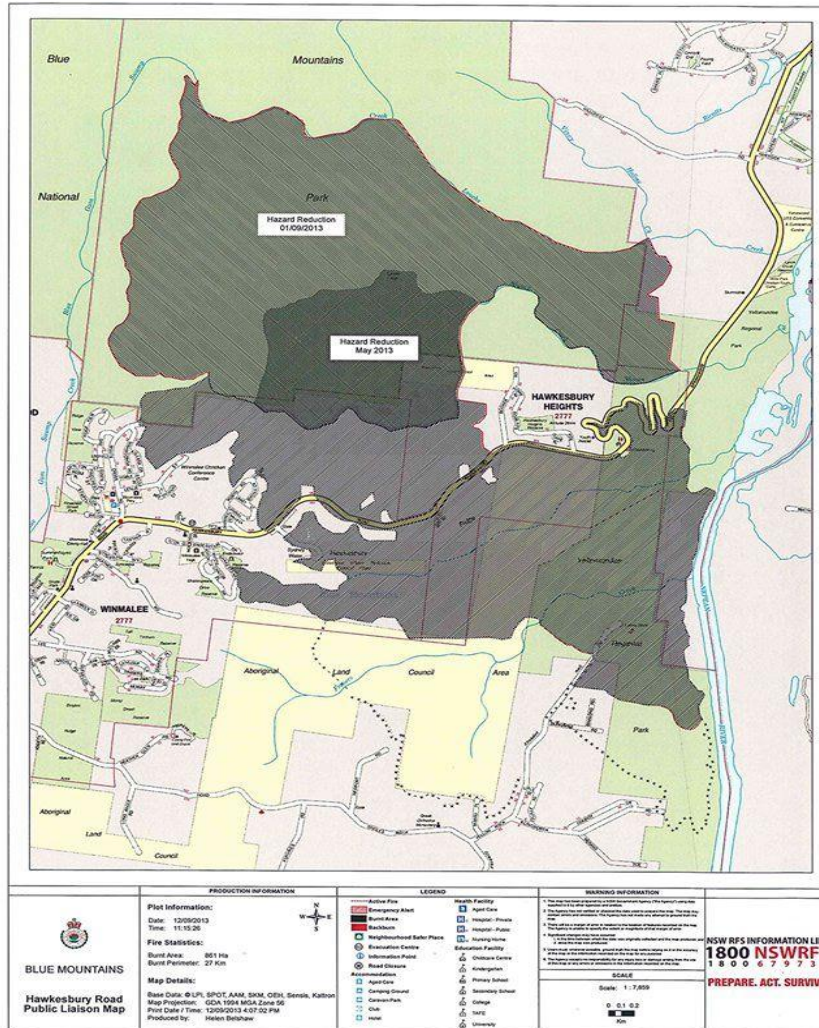

A Case Study of Community Engagement With Tangible Outcomes

Map of the fire zone

The announcement

Offers to enrolment

% Enr

Passing GPA

% Pass

Pass GPA 3.75

% Pass 3.75