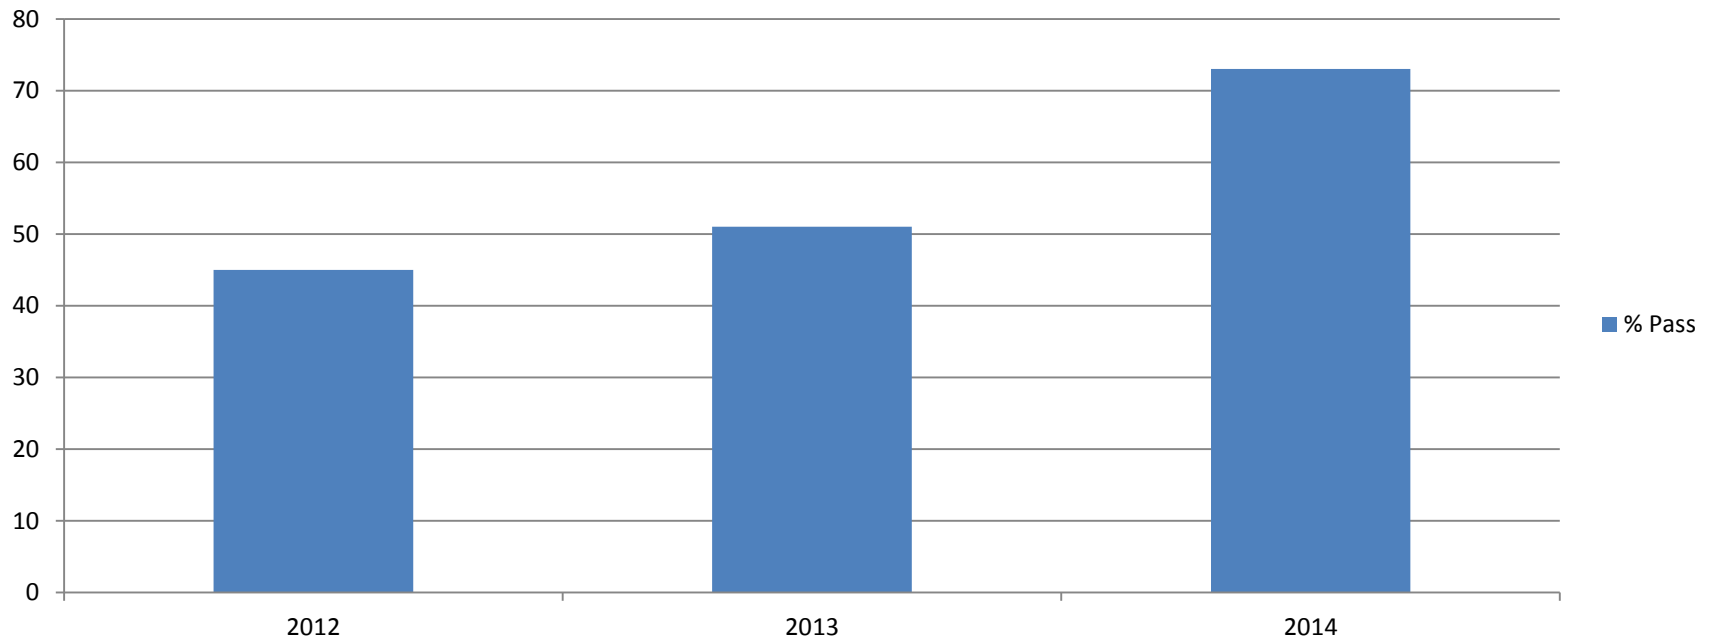

A Case Study of Community Engagement With Tangible Outcomes

Map of the fire zone

The announcement

Offers to enrolment

% Enr

Passing GPA

% Pass

Pass GPA 3.75